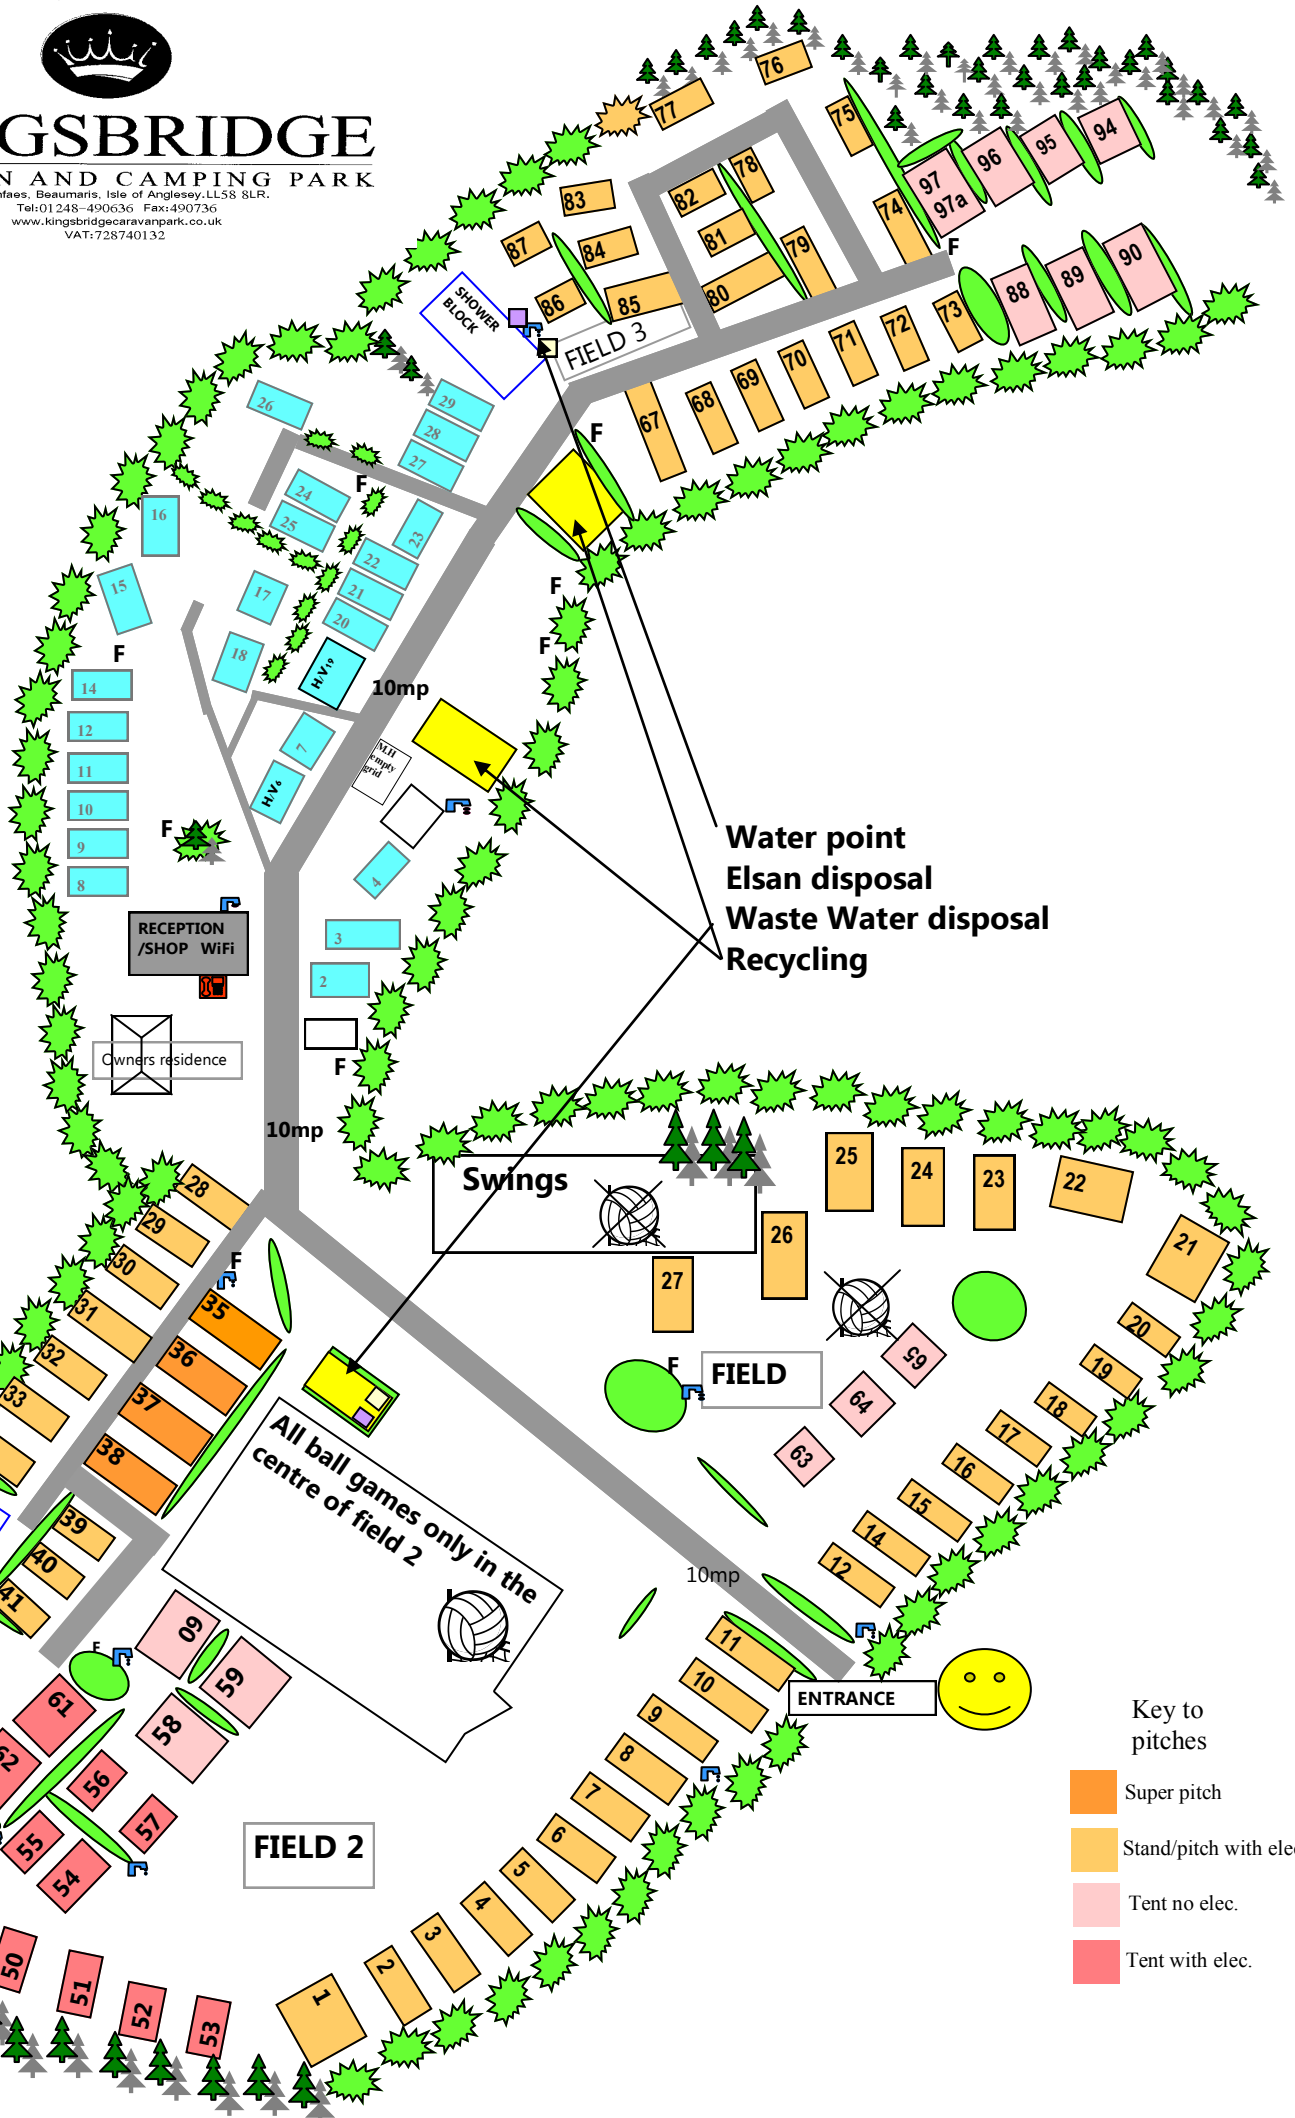

# KINGSBRIDGE

CARAVAN AND CAMPING PARK

Llanfaes, Beaumaris, Isle of Anglesey, LL58 8LR.  
Tel: 01248-490636 Fax: 490736  
www.kingsbridgecaravanpark.co.uk  
VAT: 728740132

Water point  
Elsan disposal  
Waste Water disposal  
Recycling

Swings

All ball games only in the  
centre of field 2

ENTRANCE

Key to pitches

-  Super pitch
-  Stand/pitch with elec.
-  Tent no elec.
-  Tent with elec.